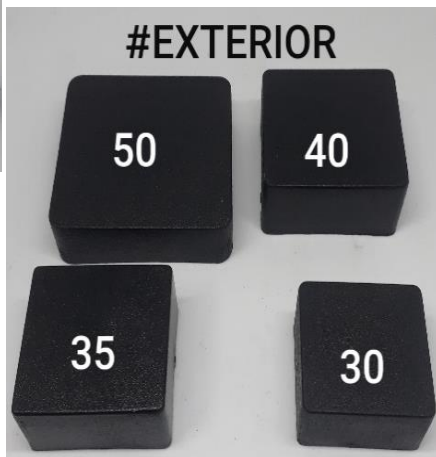

REGULABLE

INTERIOR

40

50

30

25

3/4"

1/4 * 1

5/16 * 1

EXTERIOR

50

40

35

30

RECT. INTERIOR

20x30